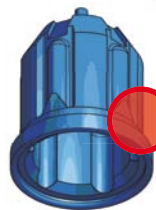

NEU NEW 101.0800

Langzeit-Packtulpe
Long-life tulip
Artikel-Nr. / Part No.
101.0800

NEU NEW 101.0132